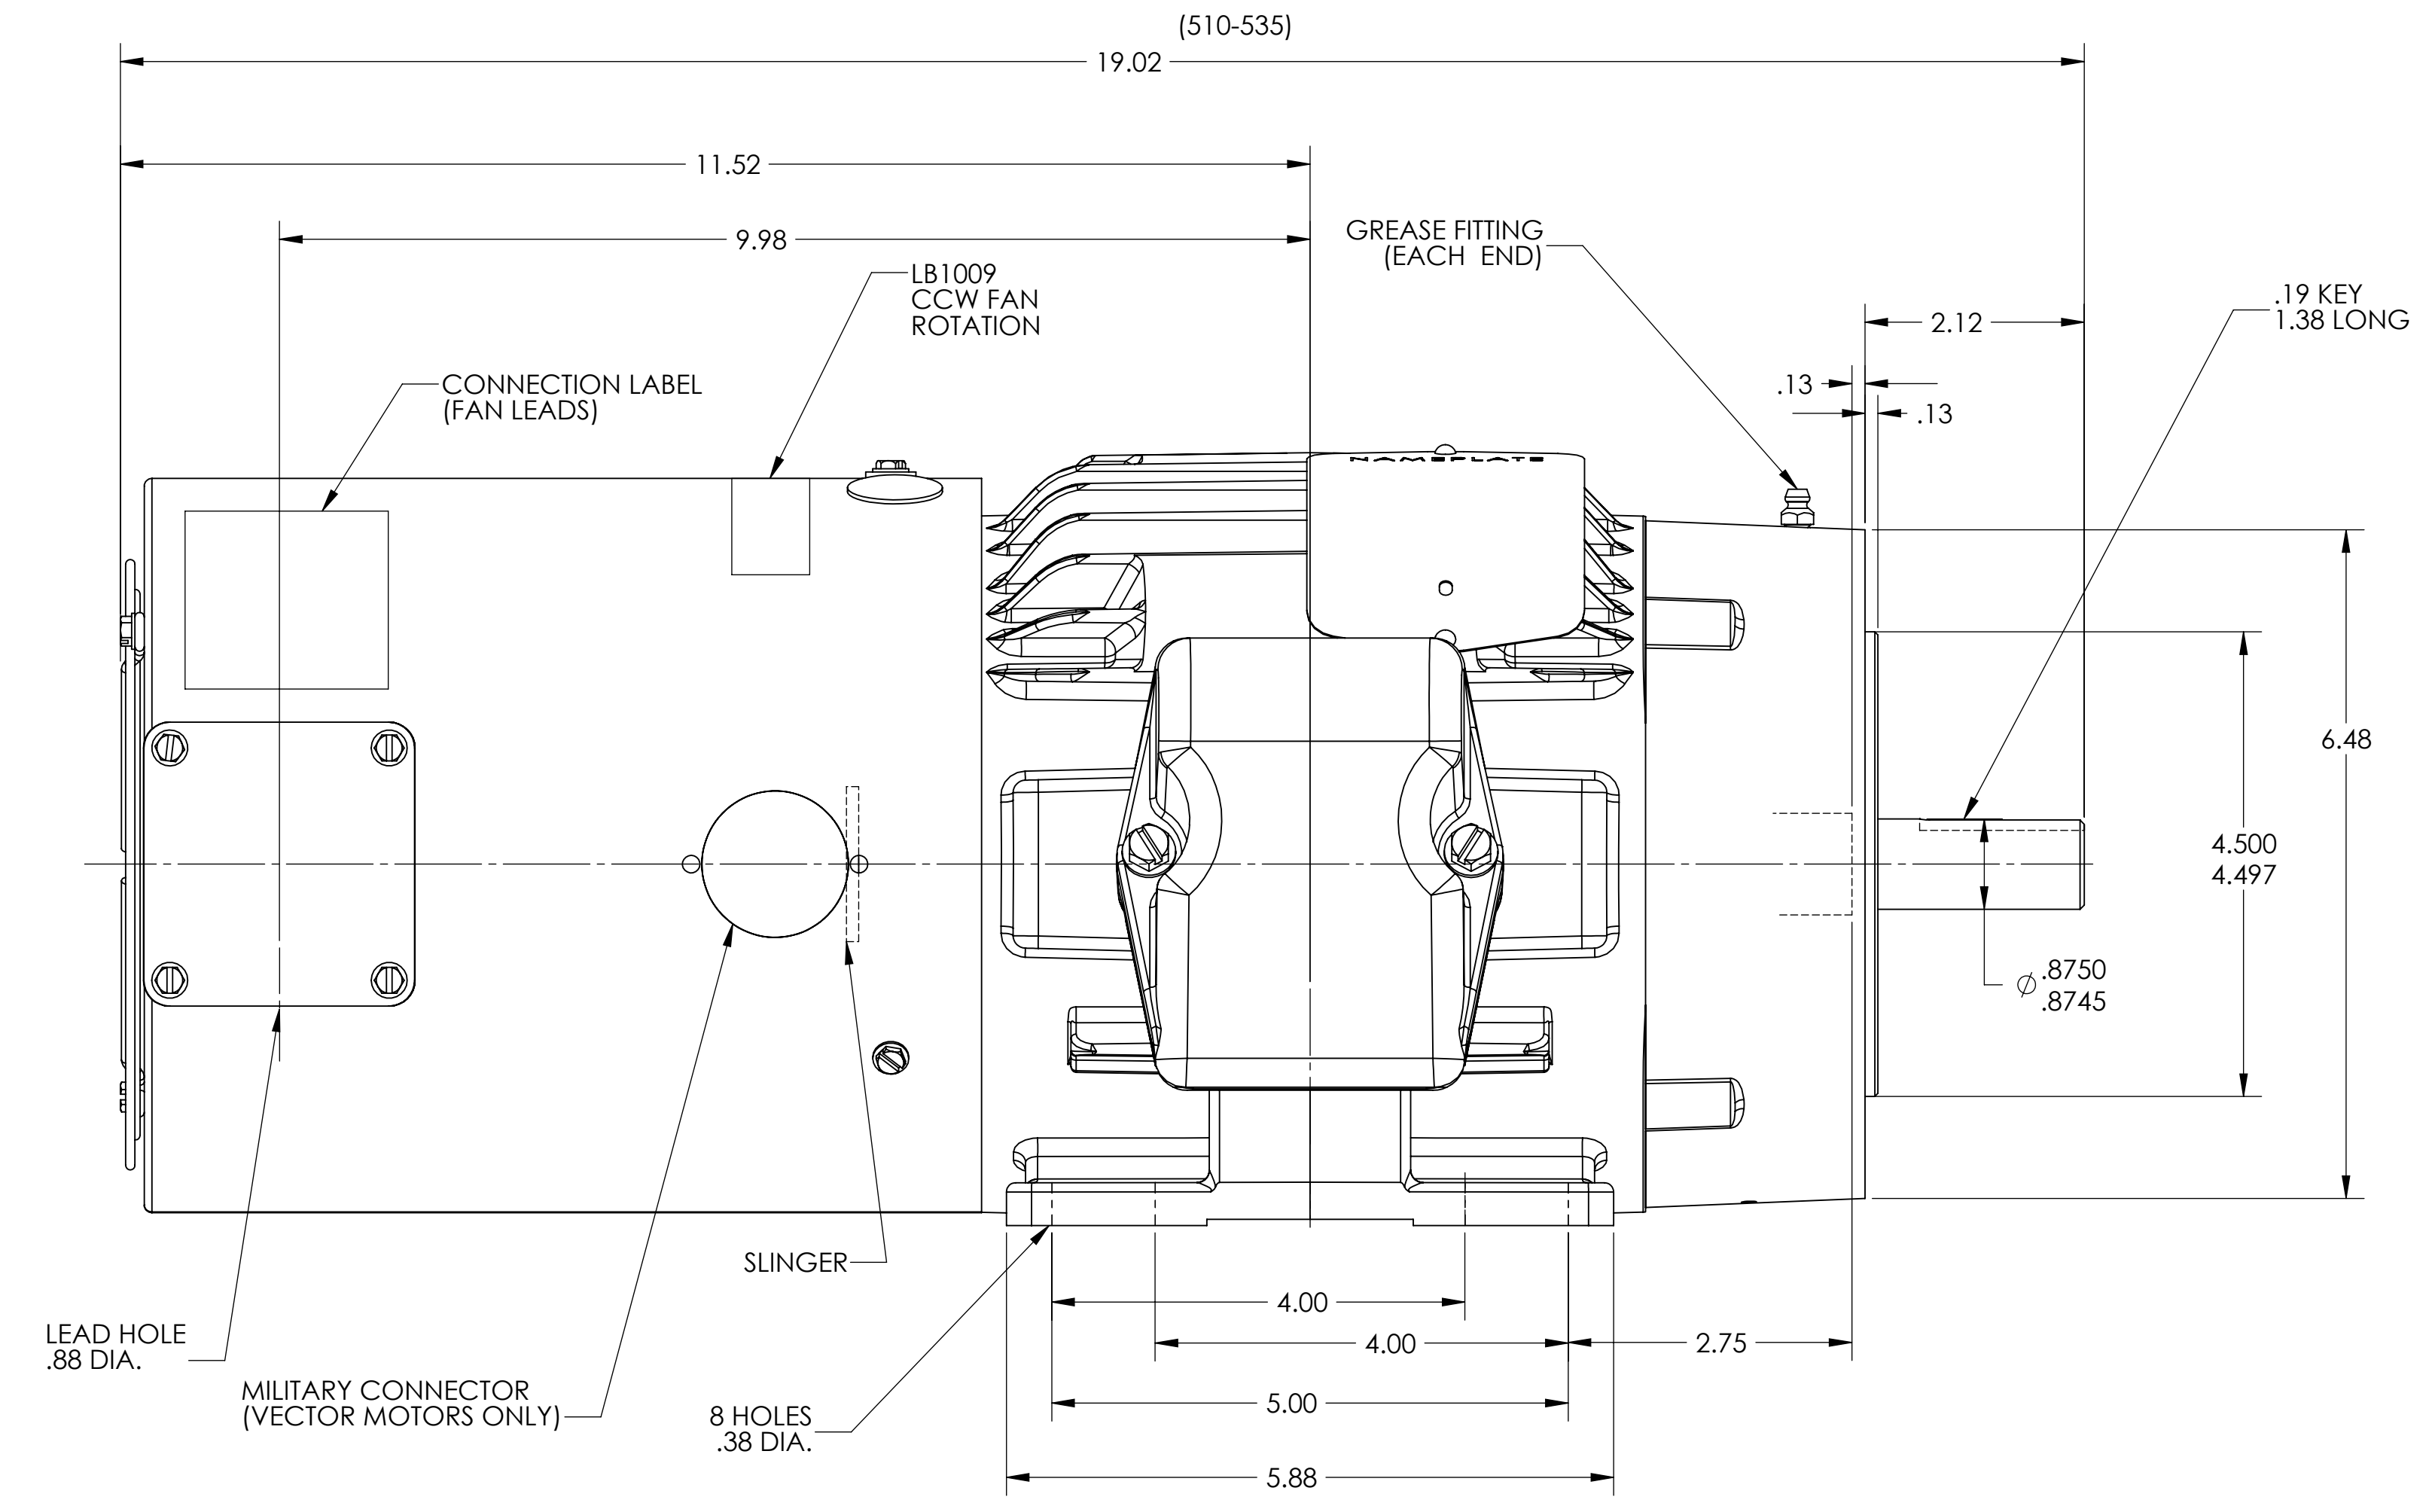

05LYE535

| | | | |
|--------------------------------|-------------|------------------------------|-------------------|
| REV. DESC: LOAD TO SOLID WORKS | | | |
| REV: B | VERSION: 01 | REVISED: 09-22-43 10/10/2008 | TDR: 000000473442 |
| MODEL NO. 05LYE535 | | REF: | |
| BY: ENBRAMO | | | |

BALDOR ELECTRIC Co.
 STD HORZ 143-5TC TEBC 05M STD "BA" INV/VEC (THRU-SHAFT ENC)

05LYE535