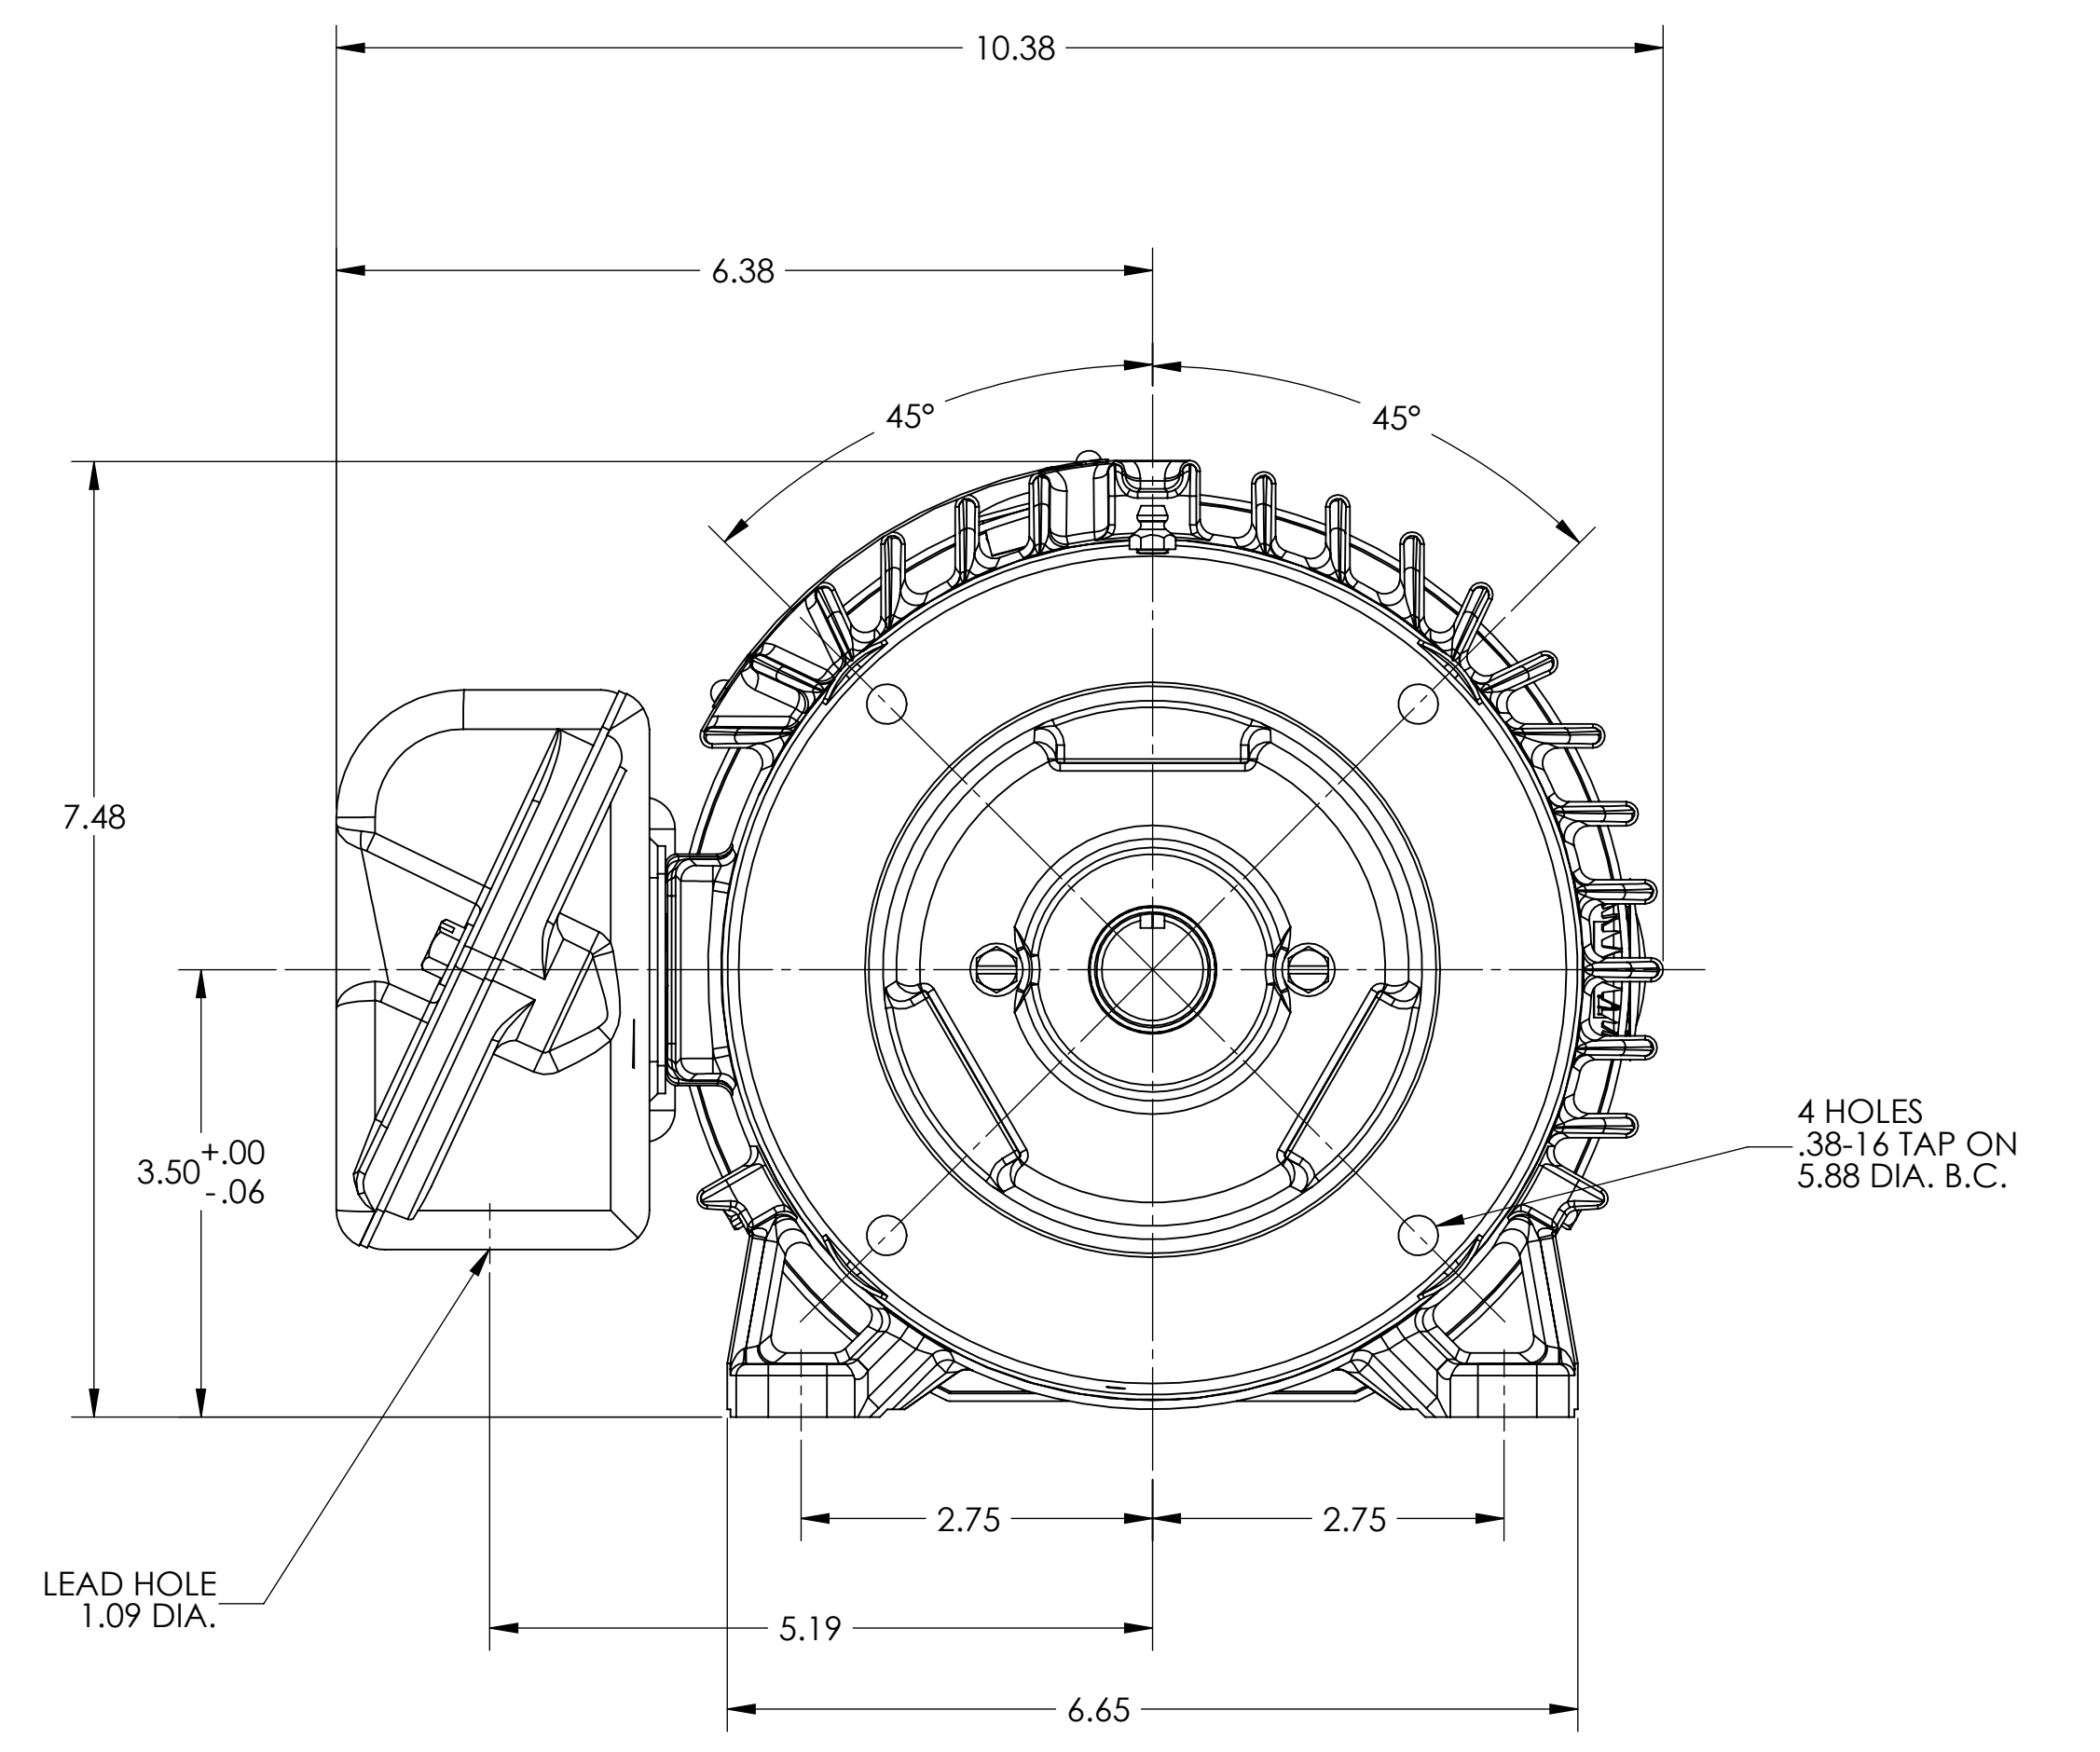

05LYE535

| | | | |
|--------------------------------|-------------|------------------------------|-------------------|
| REV. DESC: LOAD TO SOLID WORKS | | | |
| REV: B | VERSION: 01 | REVISED: 09-22-43 10/10/2008 | TDR: 000000473442 |
| MODEL NO. 05LYE535 | | REF: | |
| BY: ENBRAMO | | | |

BALDOR ELECTRIC Co.
 STD HORZ 143-5TC TEBC 05M STD "BA" INV/VEC (THRU-SHAFT ENC)

05LYE535